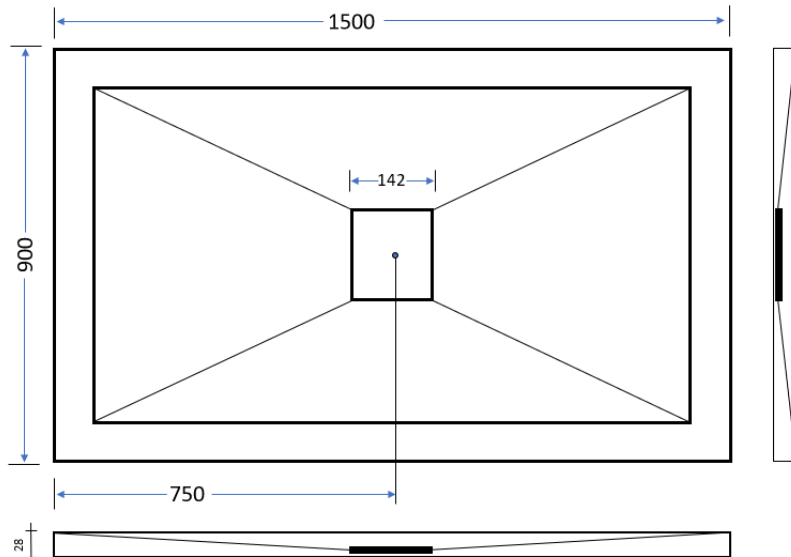

Technical Datasheet
Product Code: 72332

puraDec Wetroom Shower Tray

1500 x 900 mm

Sales Code

72332

Product Dimensions[mm]

Length 1500
 Width (mm): 900
 Height (mm): 28mm/22mm lip
 Net Weight (kg): 18

Packaging Dimensions

Length (mm): 1507
 Width (mm): 907
 Height (mm): 35
 Net Weight (kg): 1

Packaging Data

Box Colour: White
 Box Qty: 1
 Pallet Qty: 20

Product Details

Country of Manufacturer: United Kingdom
 Fitting Instructions: Inside pkg/online
 Colour/finish: White/grit
 Product Material: Fiberglass resin