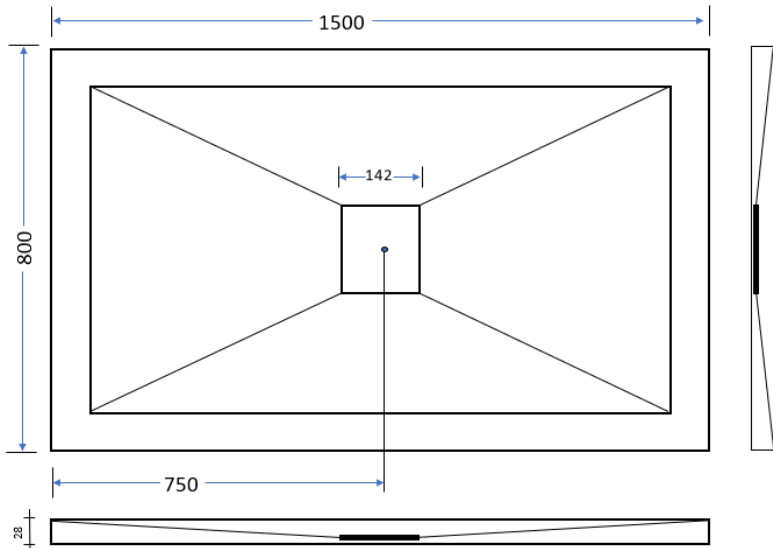

Technical Datasheet
Product Code: 72333

puraDec Wetroom Shower Tray

1500 x 800 mm

Sales Code

72333

Product Dimensions[mm]

Length 1500
 Width (mm): 800
 Height (mm): 28mm/22mm lip
 Net Weight (kg): 16

Packaging Dimensions

Length (mm): 1507
 Width (mm): 807
 Height (mm): 35
 Net Weight (kg): 1

Packaging Data

Box Colour: White
 Box Qty: 1
 Pallet Qty: 20

Product Details

Country of Manufacturer: United Kingdom
 Fitting Instructions: Inside pkg/online
 Colour/finish: White/grit
 Product Material: Fiberglass resin