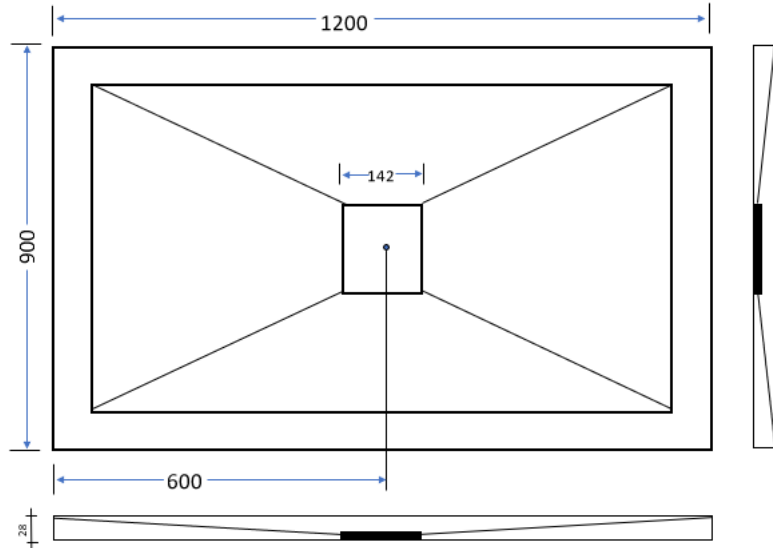

Technical Datasheet
Product Code: 72330

puraDec Wetroom Shower Tray

1200 x 900 mm

Sales Code

72330

Product Dimensions[mm]

Length 1200
 Width (mm): 900
 Height (mm): 28mm/22mm lip
 Net Weight (kg): 15

Packaging Dimensions

Length (mm): 1207
 Width (mm): 907
 Height (mm): 35
 Net Weight (kg): 1

Packaging Data

Box Colour: White/
 Box Qty: 1
 Pallet Qty: 20

Product Details

Country of Manufacturer: United Kingdom
 Fitting Instructions: Inside pkg/online
 Colour/finish: White/grit
 Product Material: Fiberglass resin