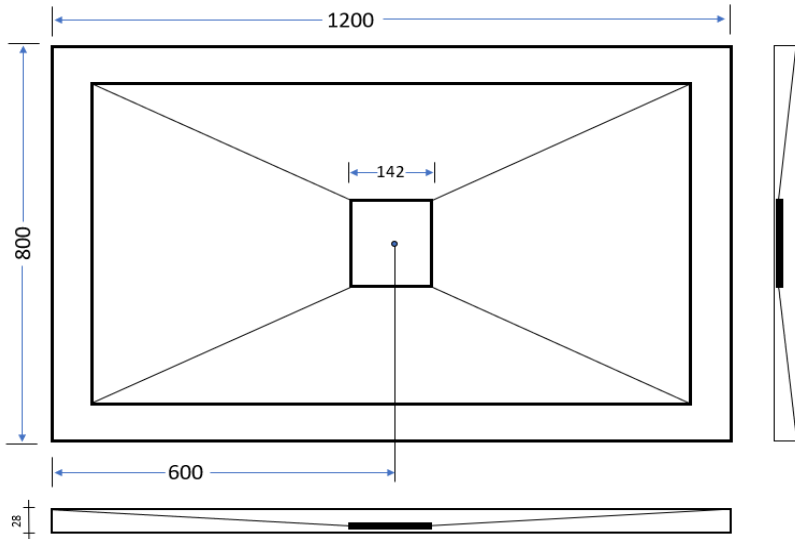

Technical Datasheet
Product Code: 72331

puraDec Wetroom Shower Tray

1200 x 800 mm

Sales Code

72331

Product Dimensions[mm]

Length 1200
 Width (mm): 800
 Height (mm): 28mm/22mm lip
 Net Weight (kg): 13

Packaging Dimensions

Length (mm): 1207
 Width (mm): 807
 Height (mm): 35
 Net Weight (kg): 1

Packaging Data

Box Colour: White
 Box Qty: 1
 Pallet Qty: 20

Product Details

Country of Manufacturer: United Kingdom
 Fitting Instructions: Inside pkg/online
 Colour/finish: White/grit
 Product Material: Fiberglass resin